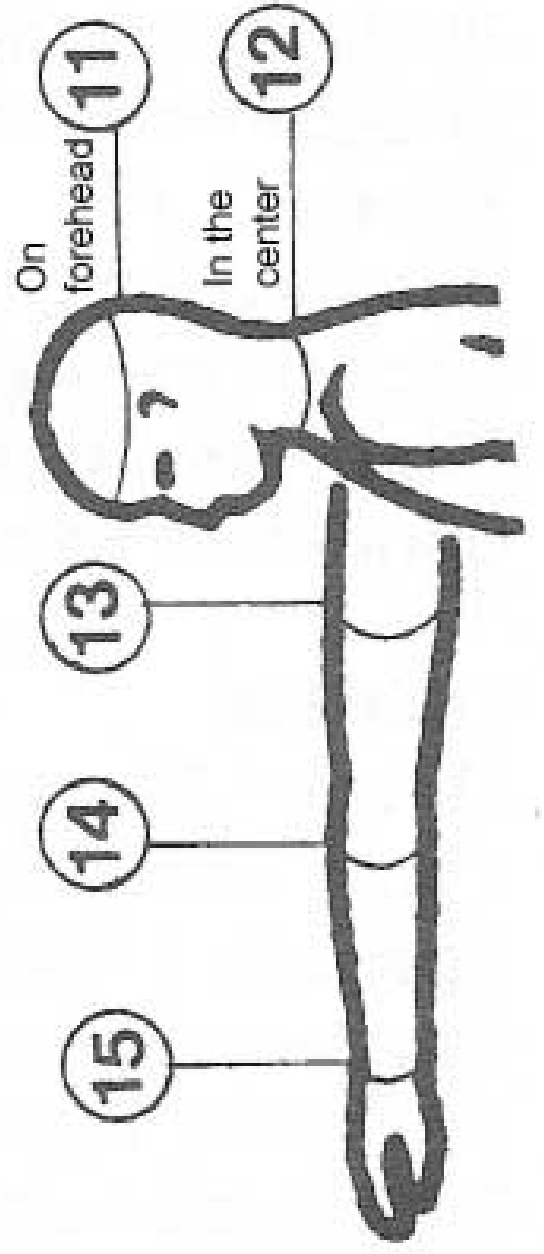

City ZIP (CAP)

Telephone Mobile

Type (wetsuite)

1	Overall height	cm.
2	Shoulder breadth Tape over the shoulders, take the measure between the edges of the final bones	cm.
3	Arm Length Arm along the body, take the measure from the final bone of the shoulder until the wrist bone	cm.
4	Chest Circumference Take the measure in the widest high part of the chest (under the armpit)	cm.
4D	Chest Circumference (woman) Take the measure over the breast in the widest part	cm.
5	Shoulder-Blade/Crotch Length Take the measure back from the first vertebra on neck base, until to halfway down the curve of the buttocks (anus)	cm.
6	Waist (over the navel)	cm.
7	Pelvis Take the measure in the widest point, over the buttocks	cm.
8	Thigh Take the measure in the widest high part	cm.
9	Calf Take the measure in the widest part	cm.
10	Inside leg Take the measure from the crotch until the ankle bone	cm.
11	Head Circumference On forehead	cm.
12	Neck In the center of the neck (specify if have little long or little short neck)	cm.
13	Biceps Arm along the body	cm.
14	Forearm Take the measure in the widest point of the forearm	cm.
15	Wrist Take the measure in the strait point	cm.
16	Ankle Take the measure in the strait point	cm.
•	Foot n.	