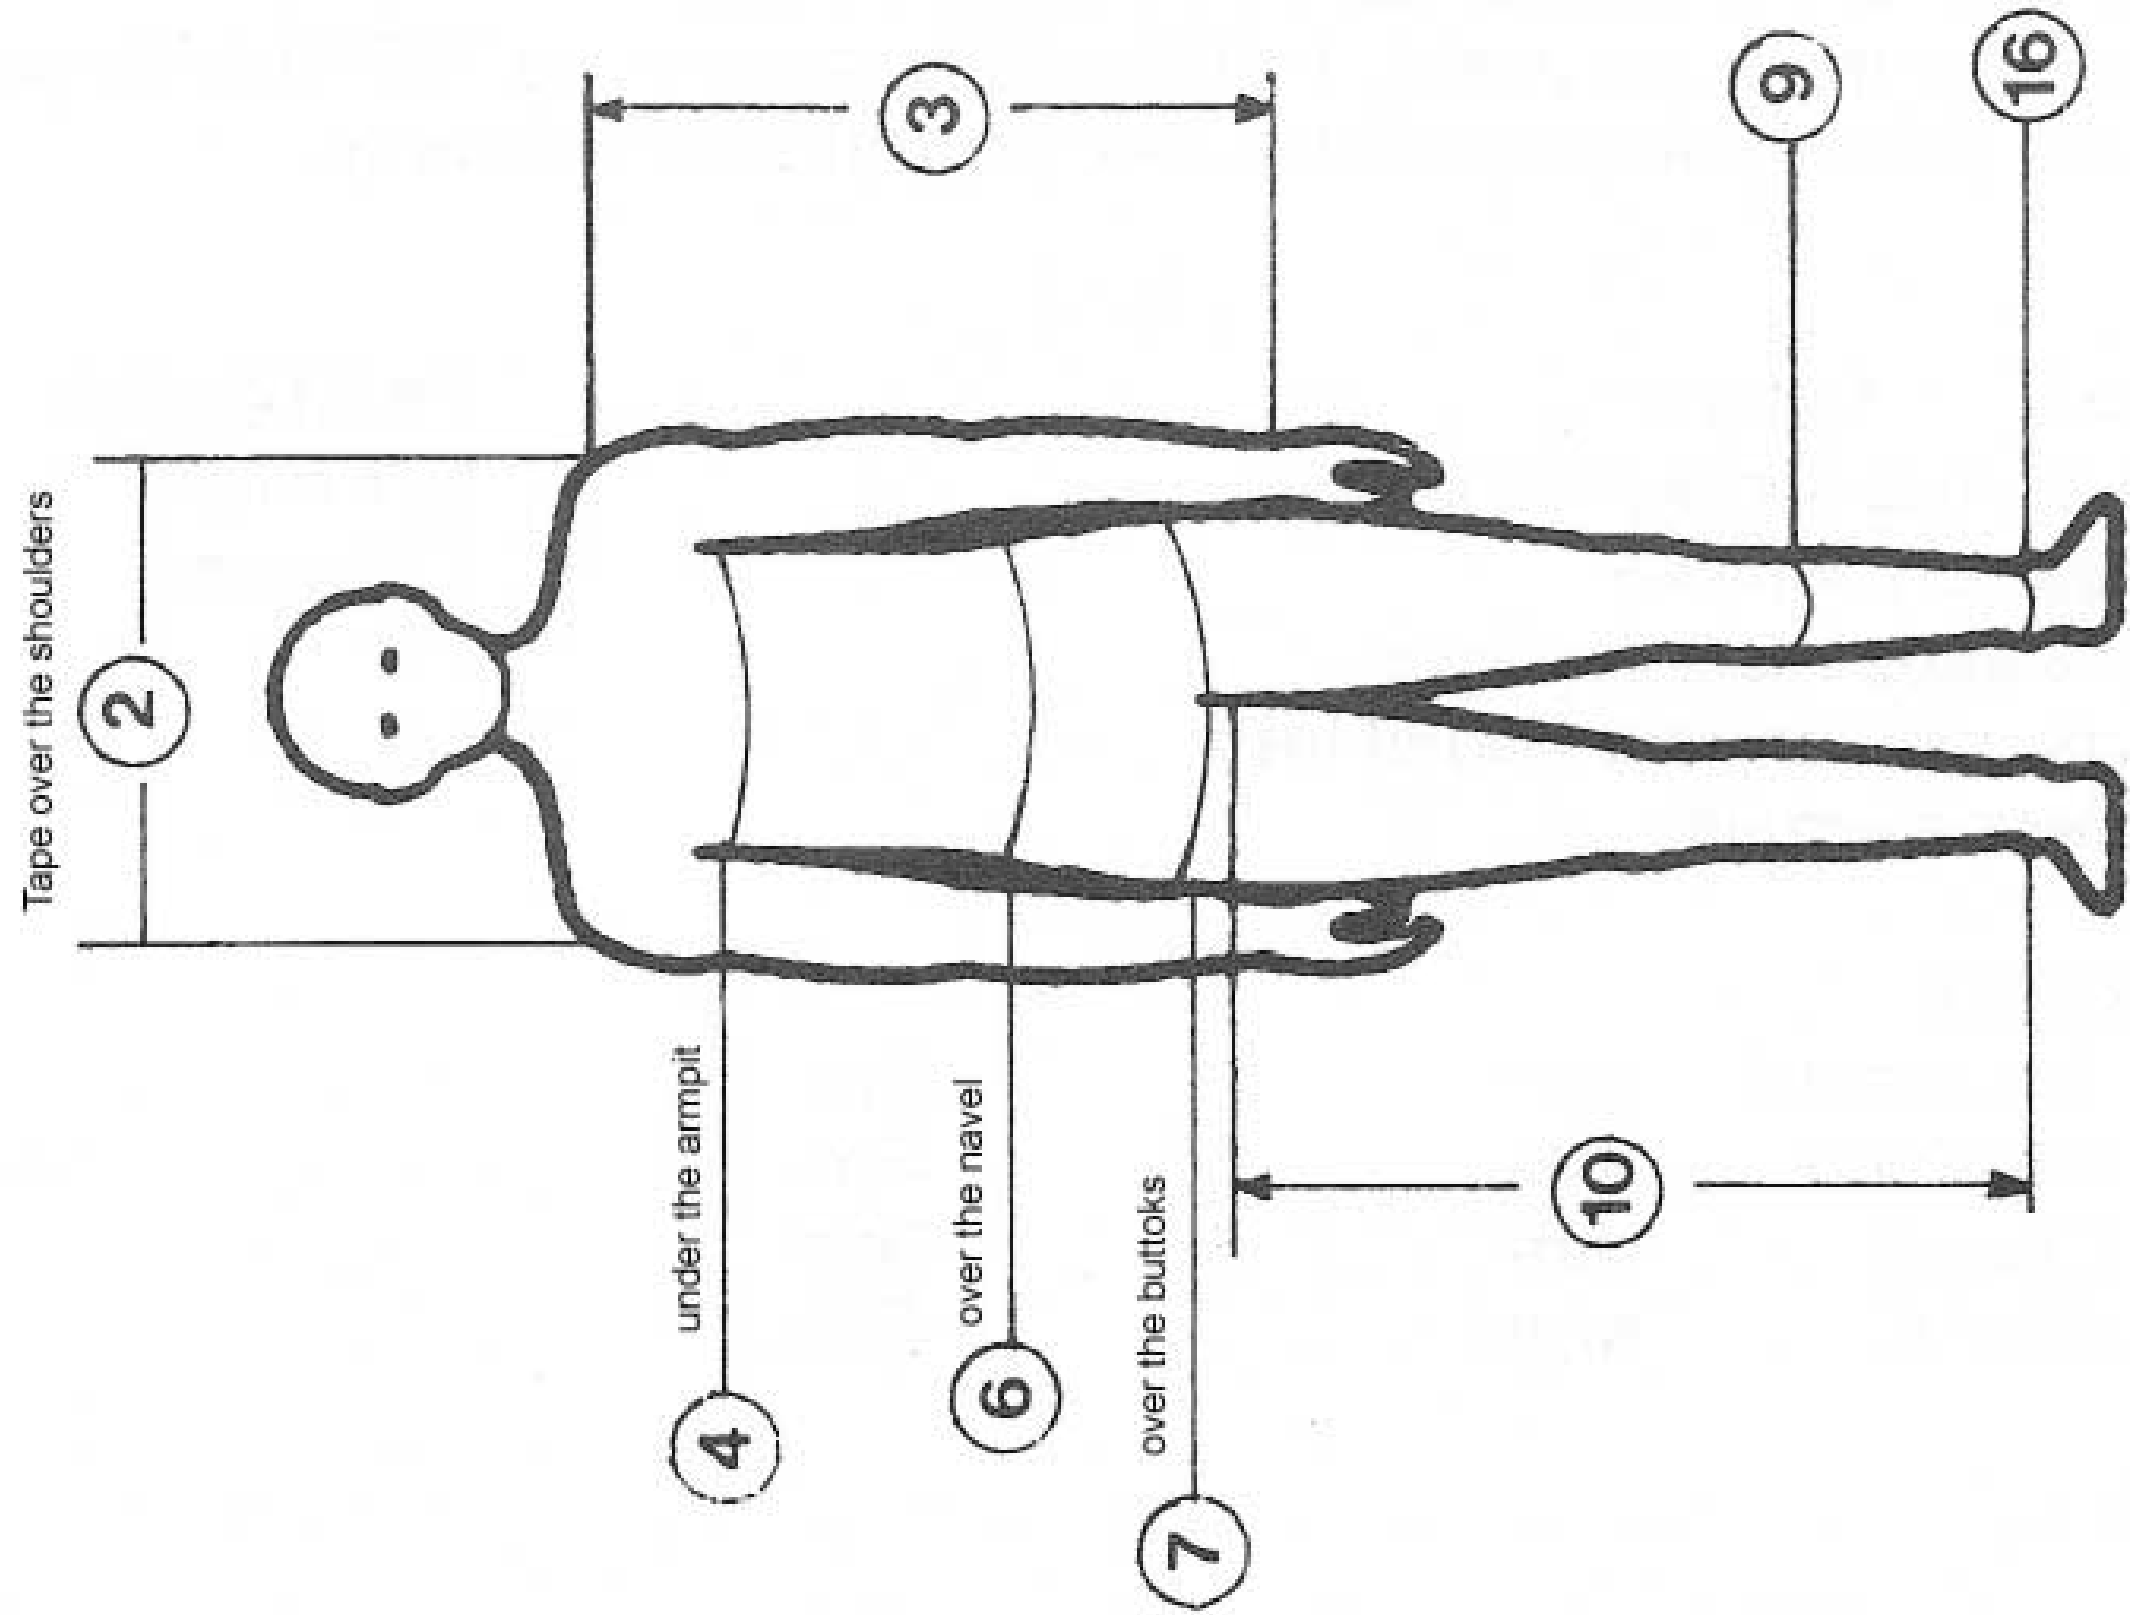

City ZIP (CAP)

Telephone Mobile

Type (wetsuite)

1	Overall height	cm.
2	Shoulder breadth Tape over the shoulders, take the measure between the edges of the final bones	cm.
3	Arm Length Arm along the body, take the measure from the final bone of the shoulder until the wrist bone	cm.
4	Chest Circumference Take the measure in the widest high part of the chest (under the armpit)	cm.
4D	Chest Circumference (woman) Take the measure over the breast in the widest part	cm.
5	Shoulder-Blade/Crotch Length Take the measure back from the first vertebra on neck base, until to halfway down the curve of the buttocks (anus)	cm.
6	Waist (over the navel)	cm.
7	Pelvis Take the measure in the widest point, over the buttocks	cm.
8	Thigh Take the measure in the widest high part	cm.
9	Calf Take the measure in the widest part	cm.
10	Inside leg Take the measure from the crotch until the ankle bone	cm.
11	Head Circumference On forehead	cm.
12	Neck In the center of the neck (specify if have little long or little short neck)	cm.
13	Biceps Arm along the body	cm.
14	Forearm Take the measure in the widest point of the forearm	cm.
15	Wrist Take the measure in the strait point	cm.
16	Ankle Take the measure in the strait point	cm.
•	Foot n.	