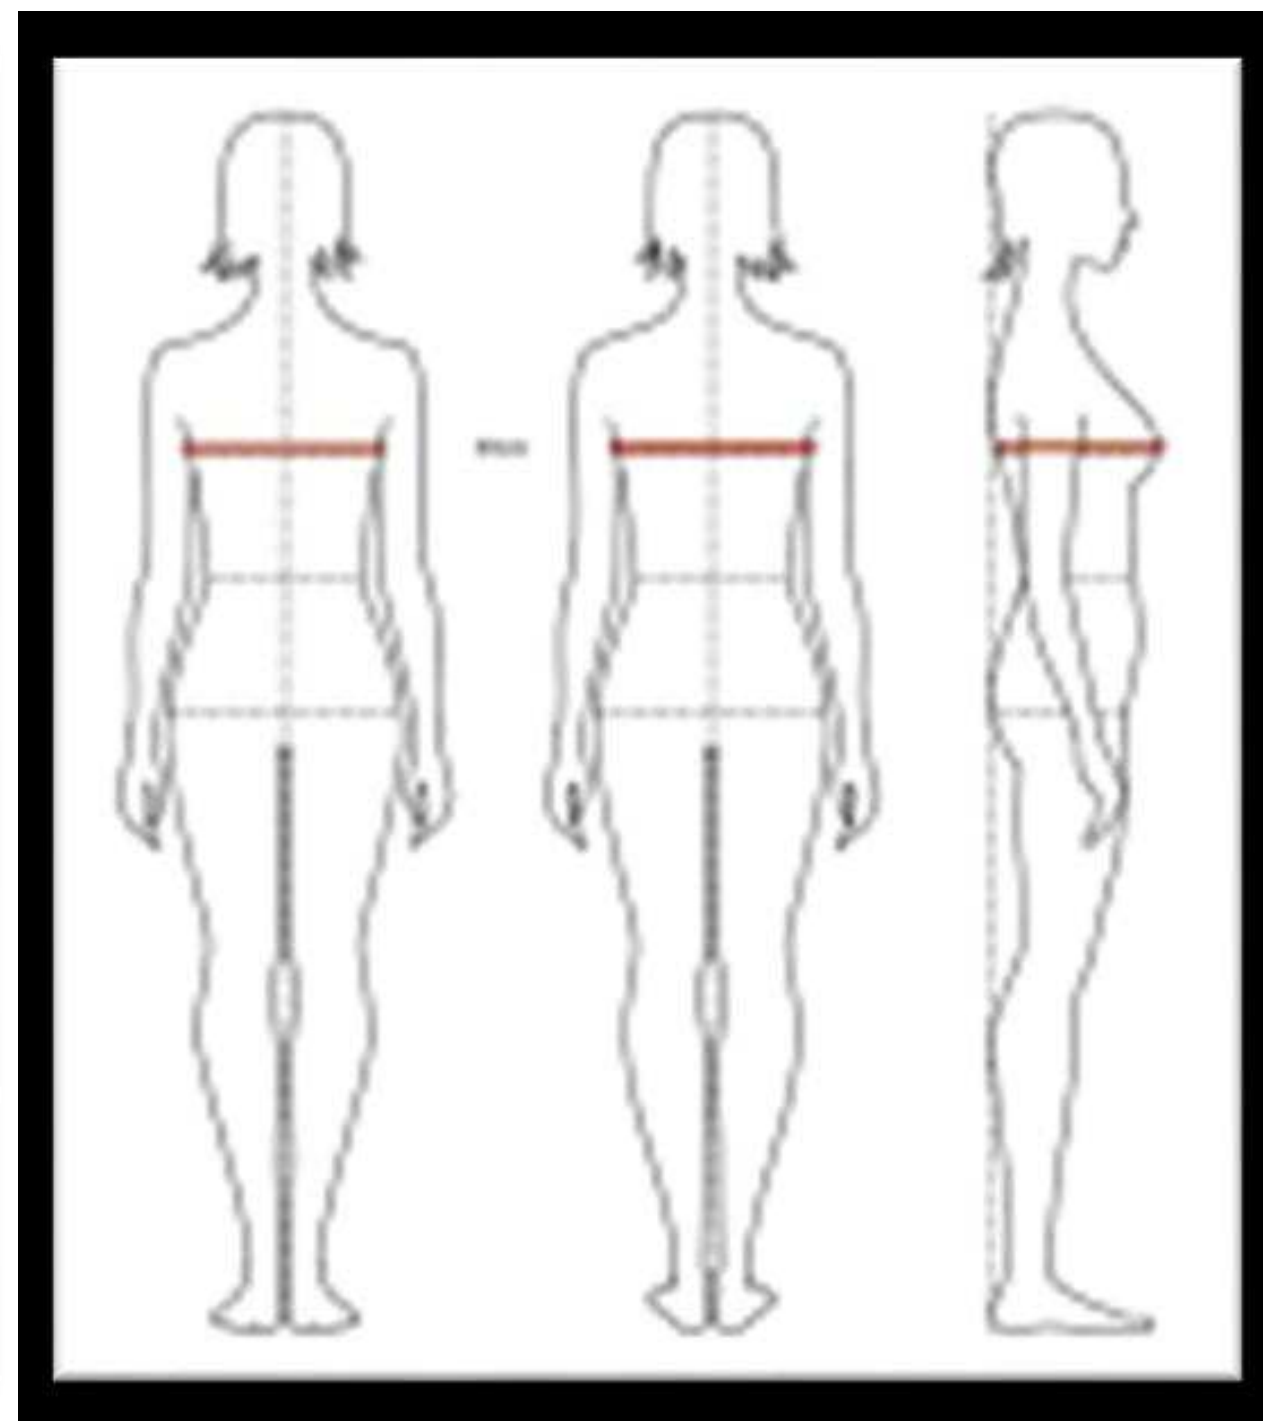

4d) Chest Circumference (woman)

Neoprene Models	Thickness							
AURORA								
Superskin / Hyperstretch lining inside	1,5	3		5				
Superskin outside / Open cell		3		5				
YAMAMOTO 45								
*Smoothskin / Open cell		3		5		7	8	
*Smoothskin / Gold Coating cell inside		3		5		7		
Superskin nano capsule outside / Open cell		3		5		7		
Superskin nano capsule outside / Hyperstretch lining	1,5	3		5		7		
Hyperstretch lining outside / Gold coating cell inside		3		5		7		
Hyperstretch lining camo / Gold coating cell inside		3		5		7	8	
Hyperstretch lining camo / Open cell		3		5	6	7	8	
Hyperstretch lining Black outside / Open cell				5		7	8	9
BLACK SHADOW (Alta densità)								
Black coating cell inside / Nylon stretch black outside						7		
*Smoothskin / Black coating cell inside					6	7		
Superskin / Open Slide cell					6	7		
HEIWA								
*Smoothskin outside / Open cell	1,5-2	3		5	6	7	8	
Smoothskin outside / Open cell HD		3		5	6	7	8	
*Smoothskin Black outside / Nylon stretch inside		3			6			
Nylon elastic Black outside / Open cell		3		5	6	7	8	
Kanoko Superstretch Black outside / Open cell				5		7		
Double lined Kanoko Superstretch outside / Thermic Pile inside				5				
Hydrorepellent lining outside / Open cell		3		5		7		9
Superelastic lining outside / Stretstretch lining inside	2	3		5		7	8	
NJN								
*Smoothskin / Open cell		3		5		7	8	
*Smoothskin / Superelastic lining inside	1,5-2	3		5	6	7		
Superstretch lining outside / Open cell		3		5	6	7	8