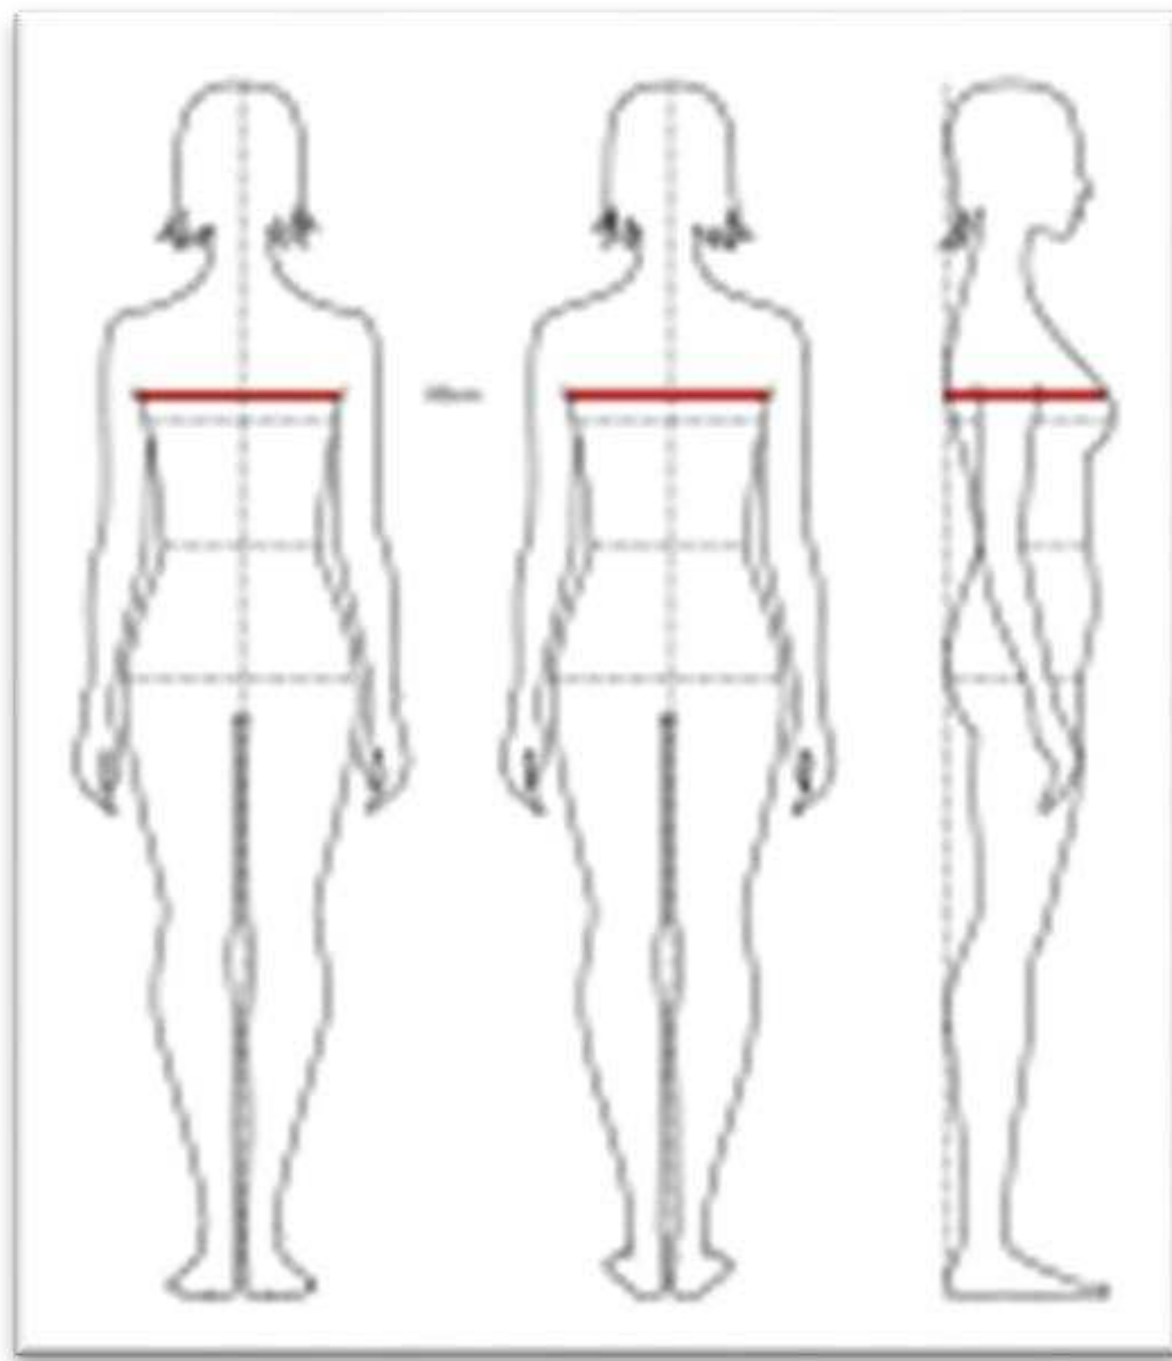

Name ..... Surname .....

Address .....

City ..... ZIP (CAP) .....

Telephone ..... Mobile .....

Type (wetsuite) .....

1	Overall height	cm.
2	Shoulder breadth Tape over the shoulders, take the measure between the edges of the final bones	cm.
3	Arm Length Arm along the body, take the measure from the final bone of the shoulder until the wrist bone	cm.
4	Chest Circumference Take the measure in the widest high part of the chest (under the armpit)	cm.
4D	Chest Circumference (woman) Take the measure over the breast in the widest part	cm.
5	Shoulder-Blade/Crotch Length Take the measure back from the first vertebra on neck base, until to halfway down the curve of the buttocks (anus)	cm.
6	Waist (over the navel)	cm.
7	Pelvis Take the measure in the widest point, over the buttocks	cm.
8	Thigh Take the measure in the widest high part	cm.
9	Calf Take the measure in the widest part	cm.
10	Inside leg Take the measure from the crotch until the ankle bone	cm.
11	Head Circumference On forehead	cm.
12	Neck In the center of the neck (specify if have little long or little short neck)	cm.
13	Biceps Arm along the body	cm.
14	Forearm Take the measure in the widest point of the forearm	cm.
15	Wrist Take the measure in the strait point	cm.
16	Ankle Take the measure in the strait point	cm.
•	Foot n.	